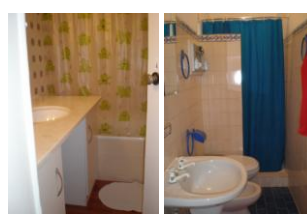

LAPA DISTRICT